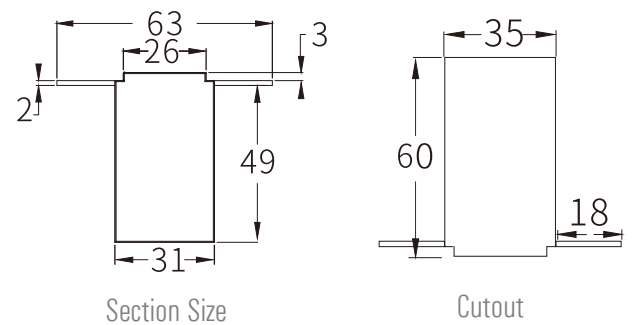

Construction:

- Copper + aluminum construction with a powder finish.
- Color Finish options.
- High grade copper and aluminum.
- Compact size and easy installation.
- Elegant look.

Performance:

Length	2000mm
Finish	Black
Rated Voltage	48Vdc
LxWxH(mm)	2000x31x54mm
Circuit	1 circuit
Conductor	2nos
IP	IP20
Material	Copper + Aluminum
Mounting	Recessed
Warranty	5yrs
Labels	ROHS

HL-LTG-I-TL-MAGNO-RT-2M-B-DI

Image:

Dimensions:

Unit : mm

Catalog number:

Eg: HL-LTG-I-TL-MAGNO-RT-2M-B-DI

B-Black

W-White

HL-LTG-I-TL-MAGNO-RT	-xxM	- B	- DI
	Length	Finish	
	1m	B	
	1.5m	W	
	2m		