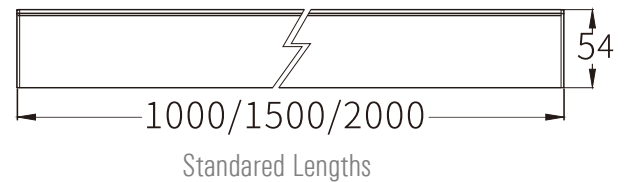

Construction:

- Copper + aluminum construction with a powder finish.
- Color Finish options.
- High grade copper and aluminum.
- Compact size and easy installation.
- Elegant look.

Performance:

Length	2000mm
Finish	Black
Rated Voltage	48Vdc
LxWxH(mm)	2000x31x54mm
Circuit	1 circuit
Conductor	2nos
IP	IP20
Material	Copper + Aluminum
Mounting	Recessed
Warranty	5yrs
Labels	ROHS

HL-LTG-I-TL-MAGNO-RT-2M-B-DI

Image:

Dimensions:

Unit : mm

Catalog number:

Eg: HL-LTG-I-TL-MAGNO-RT-2M-B-DI

B-Black

W-White

HL-LTG-I-TL-MAGNO-RT	-xxM	- B	- DI
	Length	Finish	
	1m	B	
	1.5m	W	
	2m		