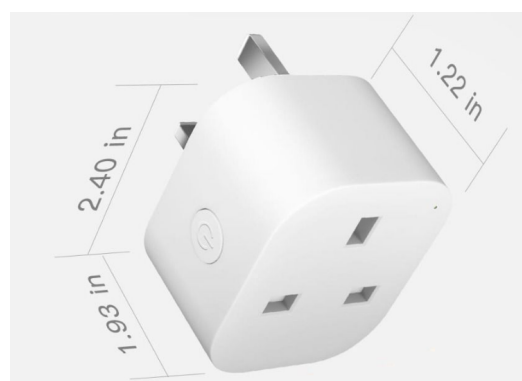

Dimensions:

Catalog number:

HL-AUT-SH-SP-MARO-UK-W-13A